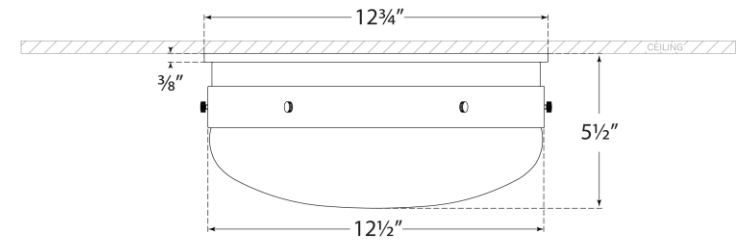

SPEC SHEET

Hicks Small Flush Mount

Item # TOB 4063HAB-WG

Designer: Thomas O'Brien

Height: 5.5"

Width: 13"

Finishes: AN, BZ/HAB, HAB, PN

Glass Options: WG

Socket: 2 - E26 Keyless

Wattage: 2 - 60 A

Front View

Bottom View