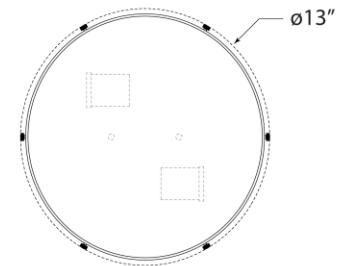

SPEC SHEET

Hicks Small Flush Mount

Item # TOB 4063HAB-WG

Designer: Thomas O'Brien

Height: 5.5"

Width: 13"

Finishes: AN, BZ/HAB, HAB, PN

Glass Options: WG

Socket: 2 - E26 Keyless

Wattage: 2 - 60 A

Front View

Bottom View